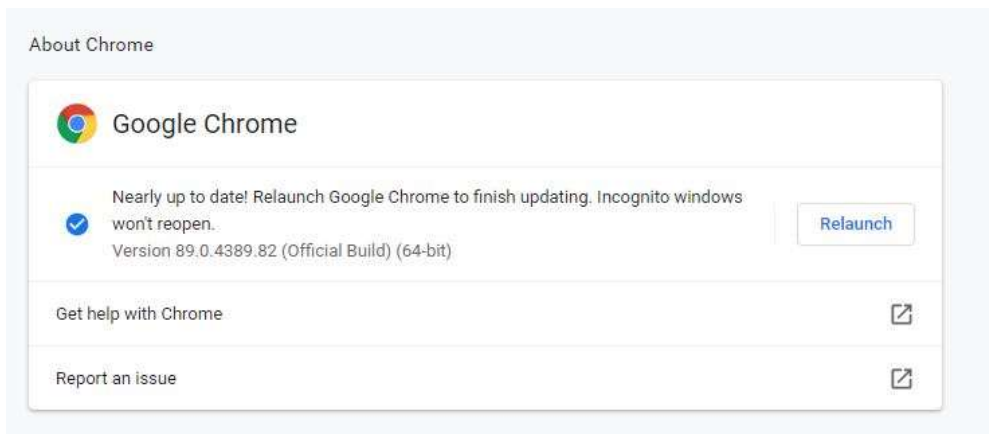

## Updating Google Chrome

---

1. Open your Google Chrome browser and click on the three dots

2. Click on “help”.
3. Click on “About Google Chrome” this will show version **89.0.4389.82** (it automatically updates once you have clicked About Google Chrome.