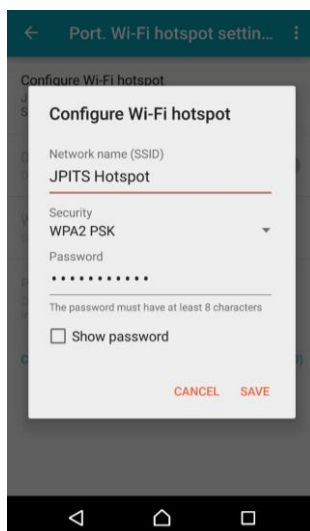

How to Turn on Hotspot Android

1. From the Home Screen, select the Settings menu. Tap More.

2. Select Wireless & Networks and then Tethering & portable hotspot.

3. Tap Portable Wi-Fi hotspot settings and you can edit the Wi-Fi network name, and choose a password

4. Once that is set up, you can now go to the device you wish to connect from via your Hotspot. You will need to enter the password you have just set up.