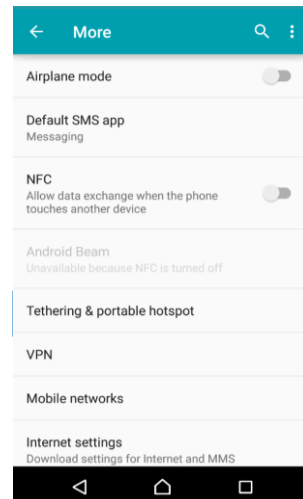

How to Turn on Hotspot Android

1. From the Home Screen, select the Settings menu. Tap More.

2. Select Wireless & Networks and then Tethering & portable hotspot.

3. Tap Portable Wi-Fi hotspot settings and you can edit the Wi-Fi network name, and choose a password

4. Once that is set up, you can now go to the device you wish to connect from via your Hotspot. You will need to enter the password you have just set up.