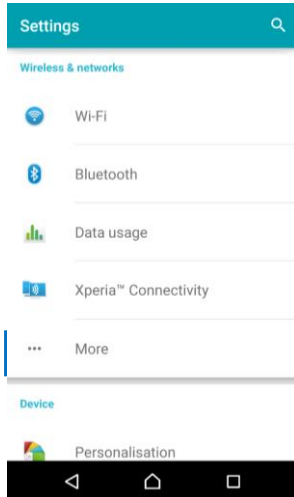

How to Turn on Hotspot Android

1. From the Home Screen, select the Settings menu. Tap More.

2. Select Wireless & Networks and then Tethering & portable hotspot.

3. Tap Portable Wi-Fi hotspot settings and you can edit the Wi-Fi network name, and choose a password